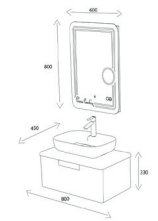

80

60

Lead
BANYO DOLABI
BATHROOM CABINET
KOD/CODE W013.080.875