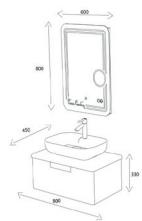

80

60

Lead
BANYO DOLABI
BATHROOM CABINET
KOD/CODE W013.080.875