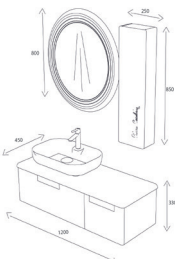

120

100

Lead
BANYO DOLABI
BATHROOM CABINET
KOD/CODE W012.120.875