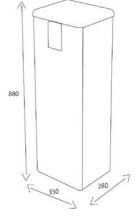

ÇAMAŞIR MAKİNESİ DOLABI

Lead
BANYO DOLABI
BATHROOM CABINET
KOD/CODE W012.ÇMD.875

PALET

Renk / Color

Ahşap / Wood