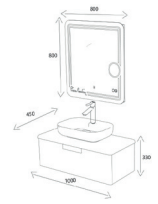

DOĞAL AHŞAP MALZEME
NATURAL WOOD MATERIAL

pierre cardin
PARIS

120

100

Lead
BANYO DOLABI
BATHROOM CABINET
KOD/CODE W013.120.875

Antique White
BANYO DOLABI
BATHROOM CABINET
KOD/CODE W013.120.102

Lead
BANYO DOLABI
BATHROOM CABINET
KOD/CODE W013.100.875