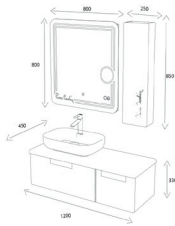

DOĞAL AHŞAP MALZEME
NATURAL WOOD MATERIAL

pierre cardin
PARIS

120

100

Lead
BANYO DOLABI
BATHROOM CABINET
KOD/CODE W013.120.875

Antique White
BANYO DOLABI
BATHROOM CABINET
KOD/CODE W013.120.102

Lead
BANYO DOLABI
BATHROOM CABINET
KOD/CODE W013.100.875