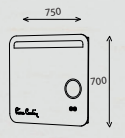

GENİŞ DEPOLAMA
LARGE STORAGE

KURULUM ŞEMASI / MONTAGE INSTRUCTION

KULLANIM KILAVUZU / USER MANUAL

pierre cardin
PARIS

100

80

80

Antique White
BANYO DOLABI
BATHROOM CABINET
KOD/COE N07.100.103.102