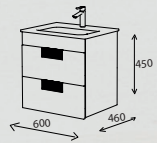

Antique White
BANYO DOLABI
BATHROOM CABINET
KOD/COE N07.080.103.102

Lead
BANYO DOLABI
BATHROOM CABINET
KOD/COE N07.080.103.875

Antique White
BOY DOLABI
SIDE CABINET
KOD/COE N07.BOY R.103.102