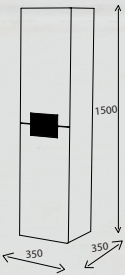

Antique White
BANYO DOLABI
BATHROOM CABINET
KOD/COE N07.080.103.102

Lead
BANYO DOLABI
BATHROOM CABINET
KOD/COE N07.080.103.875

Antique White
BOY DOLABI
SIDE CABINET
KOD/COE N07.BOY R.103.102