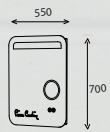

Antique White
BOY DOLABI
SIDE CABINET
KOD/COE N07.BOY R.103.102

Lead
BOY DOLABI
SIDE CABINET
KOD/COE N07.BOY R.103.875

Antique White
BANYO DOLABI
BATHROOM CABINET
KOD/COE N07.060.103.102

Lead
BANYO DOLABI
BATHROOM CABINET
KOD/COE N07.060.103.875

pierre cardin
PARIS