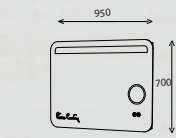

GENİŞ DEPOLAMA
LARGE STORAGE

KURULUM ŞEMASI / MONTAGE INSTRUCTION

KULLANIM KILAVUZU / USER MANUAL

pierre cardin
PARIS

100

80

80

Antique White
BANYO DOLABI
BATHROOM CABINET
KOD/COE N07.100.103.102