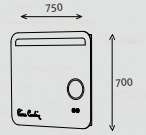

GENİŞ DEPOLAMA
LARGE STORAGE

KURULUM ŞEMASI / MONTAGE INSTRUCTION

KULLANIM KILAVUZU / USER MANUAL

pierre cardin
PARIS

100

60

60

Antique White
BANYO DOLABI
BATHROOM CABINET
KOD/CODE N010.100.103.102