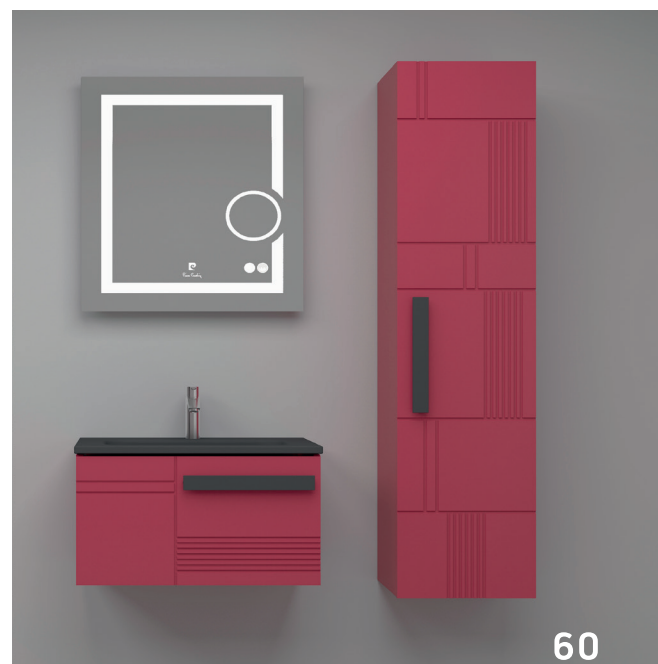

GENİŞ DEPOLAMA
LARGE STORAGE

KURULUM ŞEMASI / MONTAGE INSTRUCTION

KULLANIM KILAVUZU / USER MANUAL

pierre cardin
PARIS

80

80

60

Antique White
BANYO DOLABI
BATHROOM CABINET
KOD/CODE CA9.100.103.102