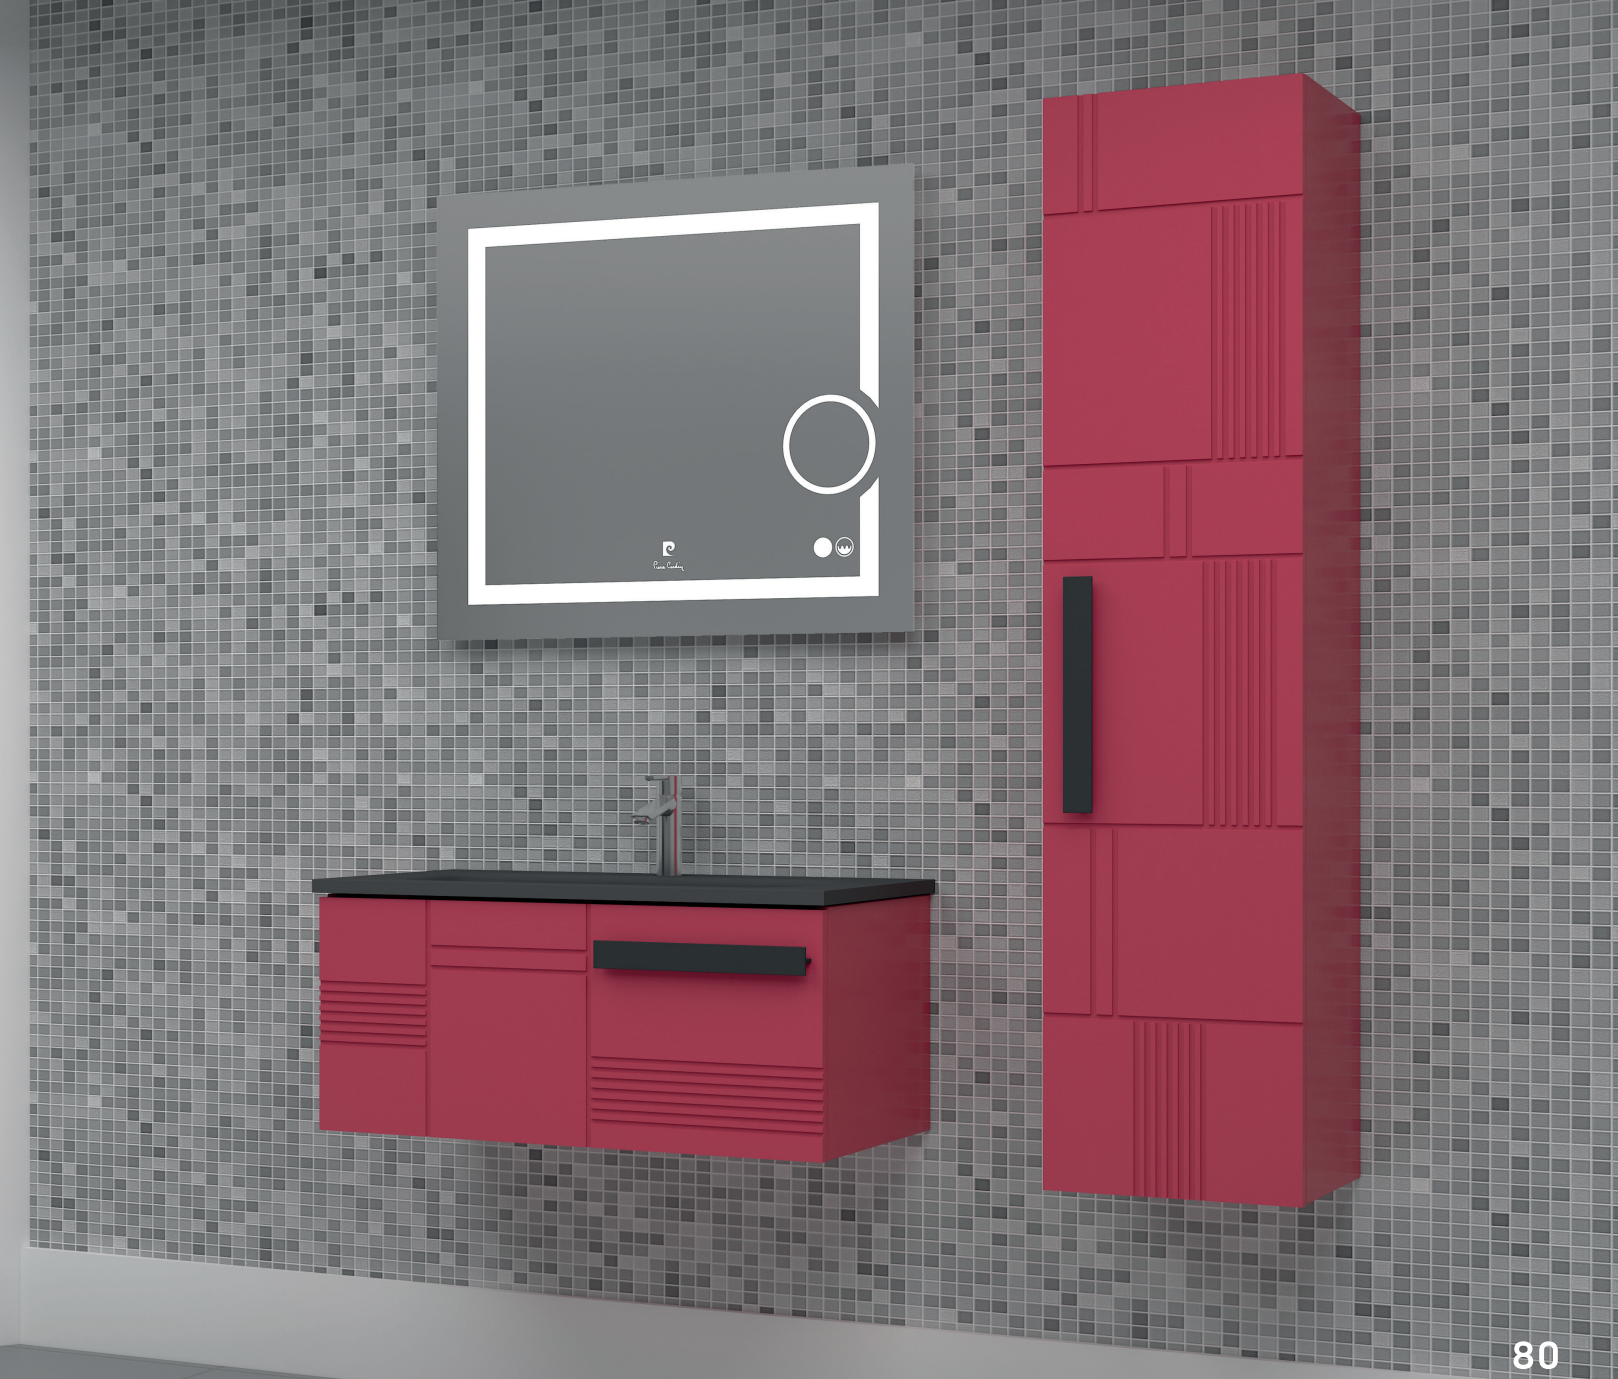

GENİŞ DEPOLAMA
LARGE STORAGE

KURULUM ŞEMASI / MONTAGE INSTRUCTION

KULLANIM KILAVUZU / USER MANUAL

pierre cardin
PARIS

80

80

60

Antique White
BANYO DOLABI
BATHROOM CABINET
KOD/CODE CA9.100.103.102