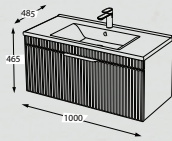

SERAMİK LAVABO
CERAMIC WASHBASIN

GENİŞ DEPOLAMA
LARGE STORAGE

KURULUM ŞEMASI / MONTAGE INSTRUCTION

KULLANIM KILAVUZU / USER MANUAL

pierre cardin
PARIS

85

65

50