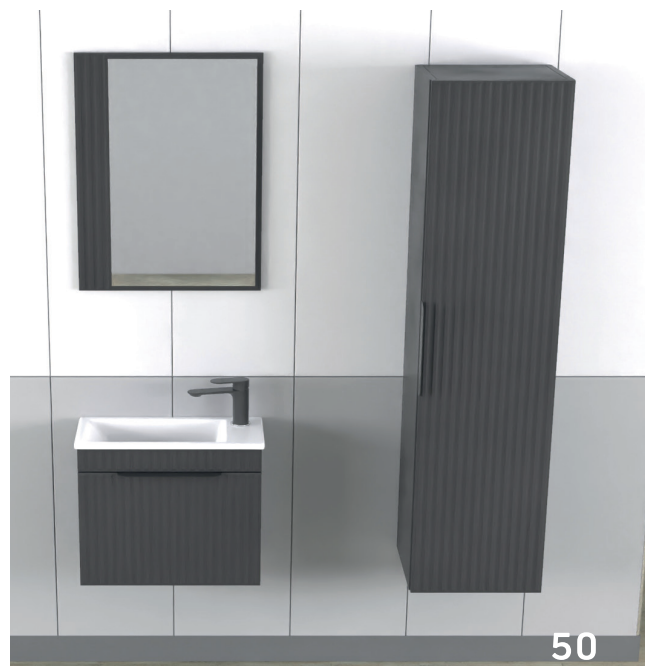

SERAMİK LAVABO
CERAMIC WASHBASIN

GENİŞ DEPOLAMA
LARGE STORAGE

KURULUM ŞEMASI / MONTAGE INSTRUCTION

KULLANIM KILAVUZU / USER MANUAL

pierre cardin
PARIS

85

65

50