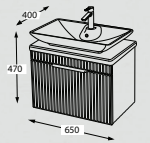

Antique White
MINI BOY DOLABI
MINI SIDE CABINET
KOD/CODE CA7.BOY 100 R.102