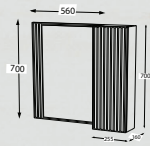

Antique White
BANYO DOLABI
BATHROOM CABINET
KOD/CODE CA7.065.102.920