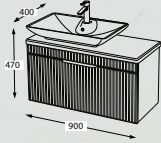

Antique White
BANYO DOLABI
BATHROOM CABINET
KOD/CODE CA7.065.102.920